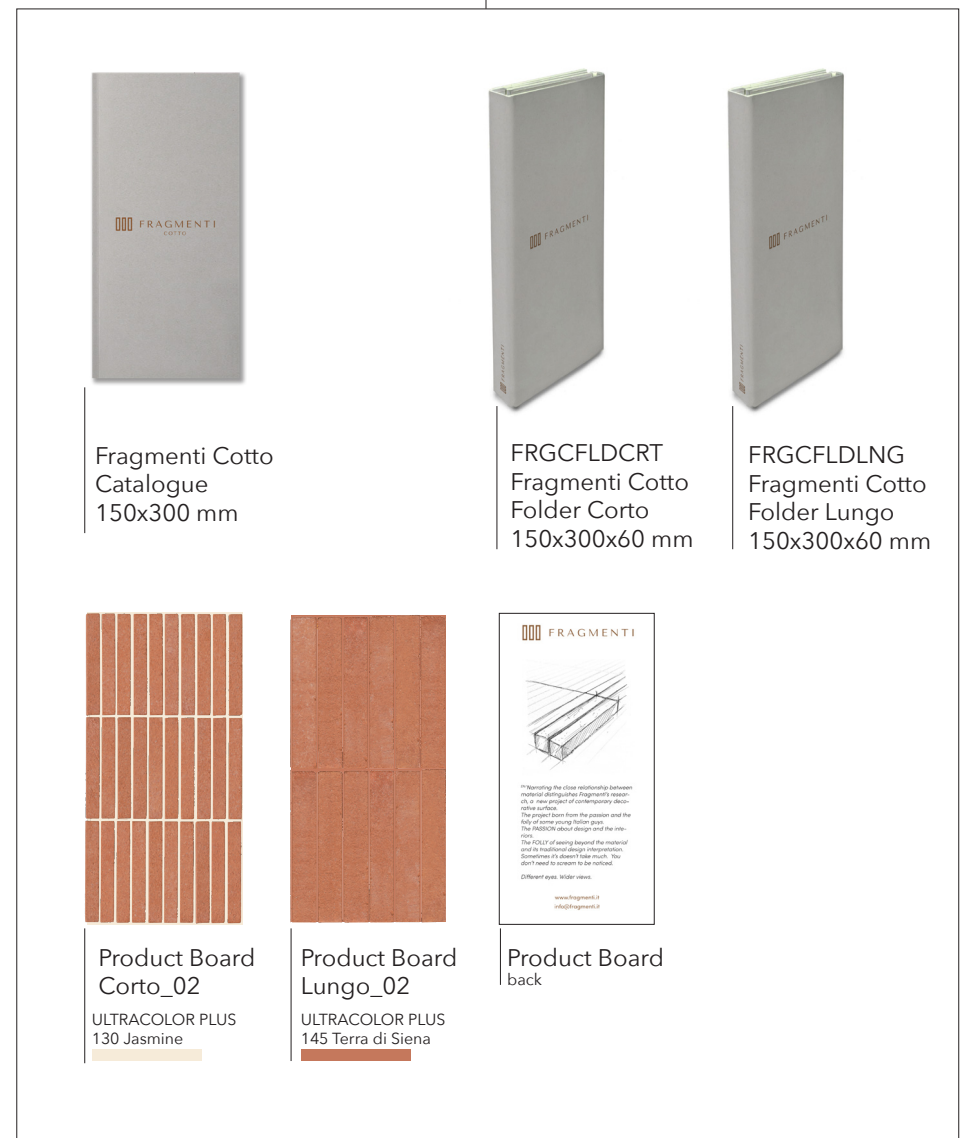

CATALOGUE

FRGCCTLTW1
 Fragmenti Cotto
 Catalogue
 150x300 mm

WELCOME KIT

FRGCWLKTW1
 Fragmenti Cotto
 Welcome Kit
 350x220x200

PRODUCT FOLDERS

FRGCFLDCRT
 Fragmenti Cotto
 Folder Corto
 150x300x60 mm

FRGCFLDLNG
 Fragmenti Cotto
 Folder Lungo
 150x300x60 mm

Fragmenti Cotto
 Catalogue
 150x300 mm

FRGCFLDCRT
 Fragmenti Cotto
 Folder Corto
 150x300x60 mm

FRGCFLDLNG
 Fragmenti Cotto
 Folder Lungo
 150x300x60 mm

Product Board
 Corto_02
 ULTRACOLOR PLUS
 130 Jasmine

Product Board
 Lungo_02
 ULTRACOLOR PLUS
 145 Terra di Siena

Product Board
 back

Materiale | *Material*

Legno | Wood
Fragmenti Cotto

Dimensioni | *Size*

340x940x40 mm
12"x12"

Stucco | *Grout*

ULTRACOLOR PLUS
130 Jasmine