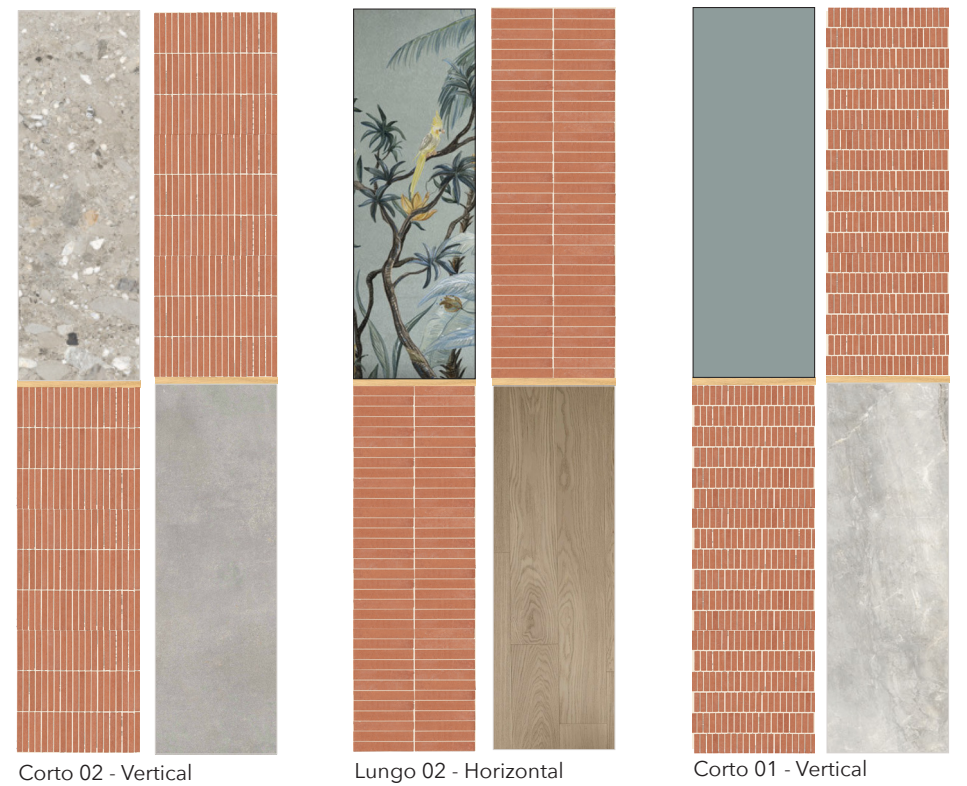

FRGCABCC1V
Fragmenti Cotto
Abaco Corto 01
Vertical

FRGCABCC2V
Fragmenti Cotto
Abaco Corto 02
Vertical

FRGCABCC3V
Fragmenti Cotto
Abaco Corto 03
Vertical

FRGCABCC1H
Fragmenti Cotto
Abaco Corto 01
Horizontal

FRGCABCC2H
Fragmenti Cotto
Abaco Corto 02
Horizontal

FRGCABCC3H
Fragmenti Cotto
Abaco Corto 03
Horizontal

FRGCABCL1V
Fragmenti Cotto
Abaco Lungo 01
Vertical

FRGCABCL2V
Fragmenti Cotto
Abaco Lungo 02
Vertical

FRGCABCL3V
Fragmenti Cotto
Abaco Lungo 03
Vertical

FRGCABCL1H
Fragmenti Cotto
Abaco Lungo 01
Horizontal

FRGCABCL2H
Fragmenti Cotto
Abaco Lungo 02
Horizontal

FRGCABCL3H
Fragmenti Cotto
Abaco Lungo 03
Horizontal

MOOD PANELS

EXAMPLE OF COMBINATIONS

Mood Panels
300x1800x35

Frammenti e' un marchio di DPLUS39 srl.
All right reserved 2021

DPLUS39 s.r.l.
Via Giardini 464/N
41124 Modena, ITALY
info@fragmenti.it

All rights reserved. Not any part
of this work can be reproduced
in any way without the written
authorizathion by DPLUS39.