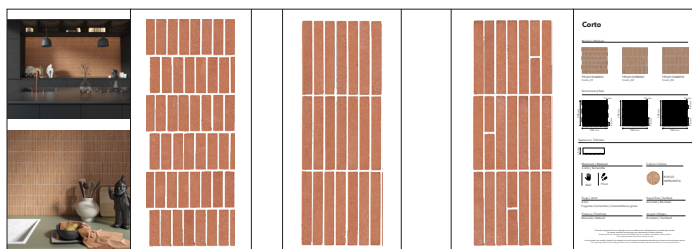

Fragmenti Cotto
Welcome Kit
350x220x200 mm

Fragmenti Cotto
Abaco
340x940x40 mm

EXAMPLE

available in any patterns
of the collection

EXAMPLE

Fragmenti Cotto
Mood Panels
300x1800x35 mm

available in any patterns
of the collection

CATALOGUE

FRGCCTLTW1
 Fragmenti Cotto
 Catalogue
 150x300 mm

WELCOME KIT

FRGCWLKTW1
 Fragmenti Cotto
 Welcome Kit
 350x220x200

PRODUCT FOLDERS

FRGCFLDCRT
 Fragmenti Cotto
 Folder Corto
 150x300x60 mm

FRGCFLDLNG
 Fragmenti Cotto
 Folder Lungo
 150x300x60 mm

Fragmenti Cotto
 Catalogue
 150x300 mm

FRGCFLDCRT
 Fragmenti Cotto
 Folder Corto
 150x300x60 mm

FRGCFLDLNG
 Fragmenti Cotto
 Folder Lungo
 150x300x60 mm

Product Board
 Corto_02
 ULTRACOLOR PLUS
 130 Jasmine

Product Board
 Lungo_02
 ULTRACOLOR PLUS
 145 Terra di Siena

Product Board
 back

Materiale | *Material*

Legno | Wood
Fragmenti Cotto

Dimensioni | *Size*

340x940x40 mm
12"x12"

Stucco | *Grout*

ULTRACOLOR PLUS
130 Jasmine